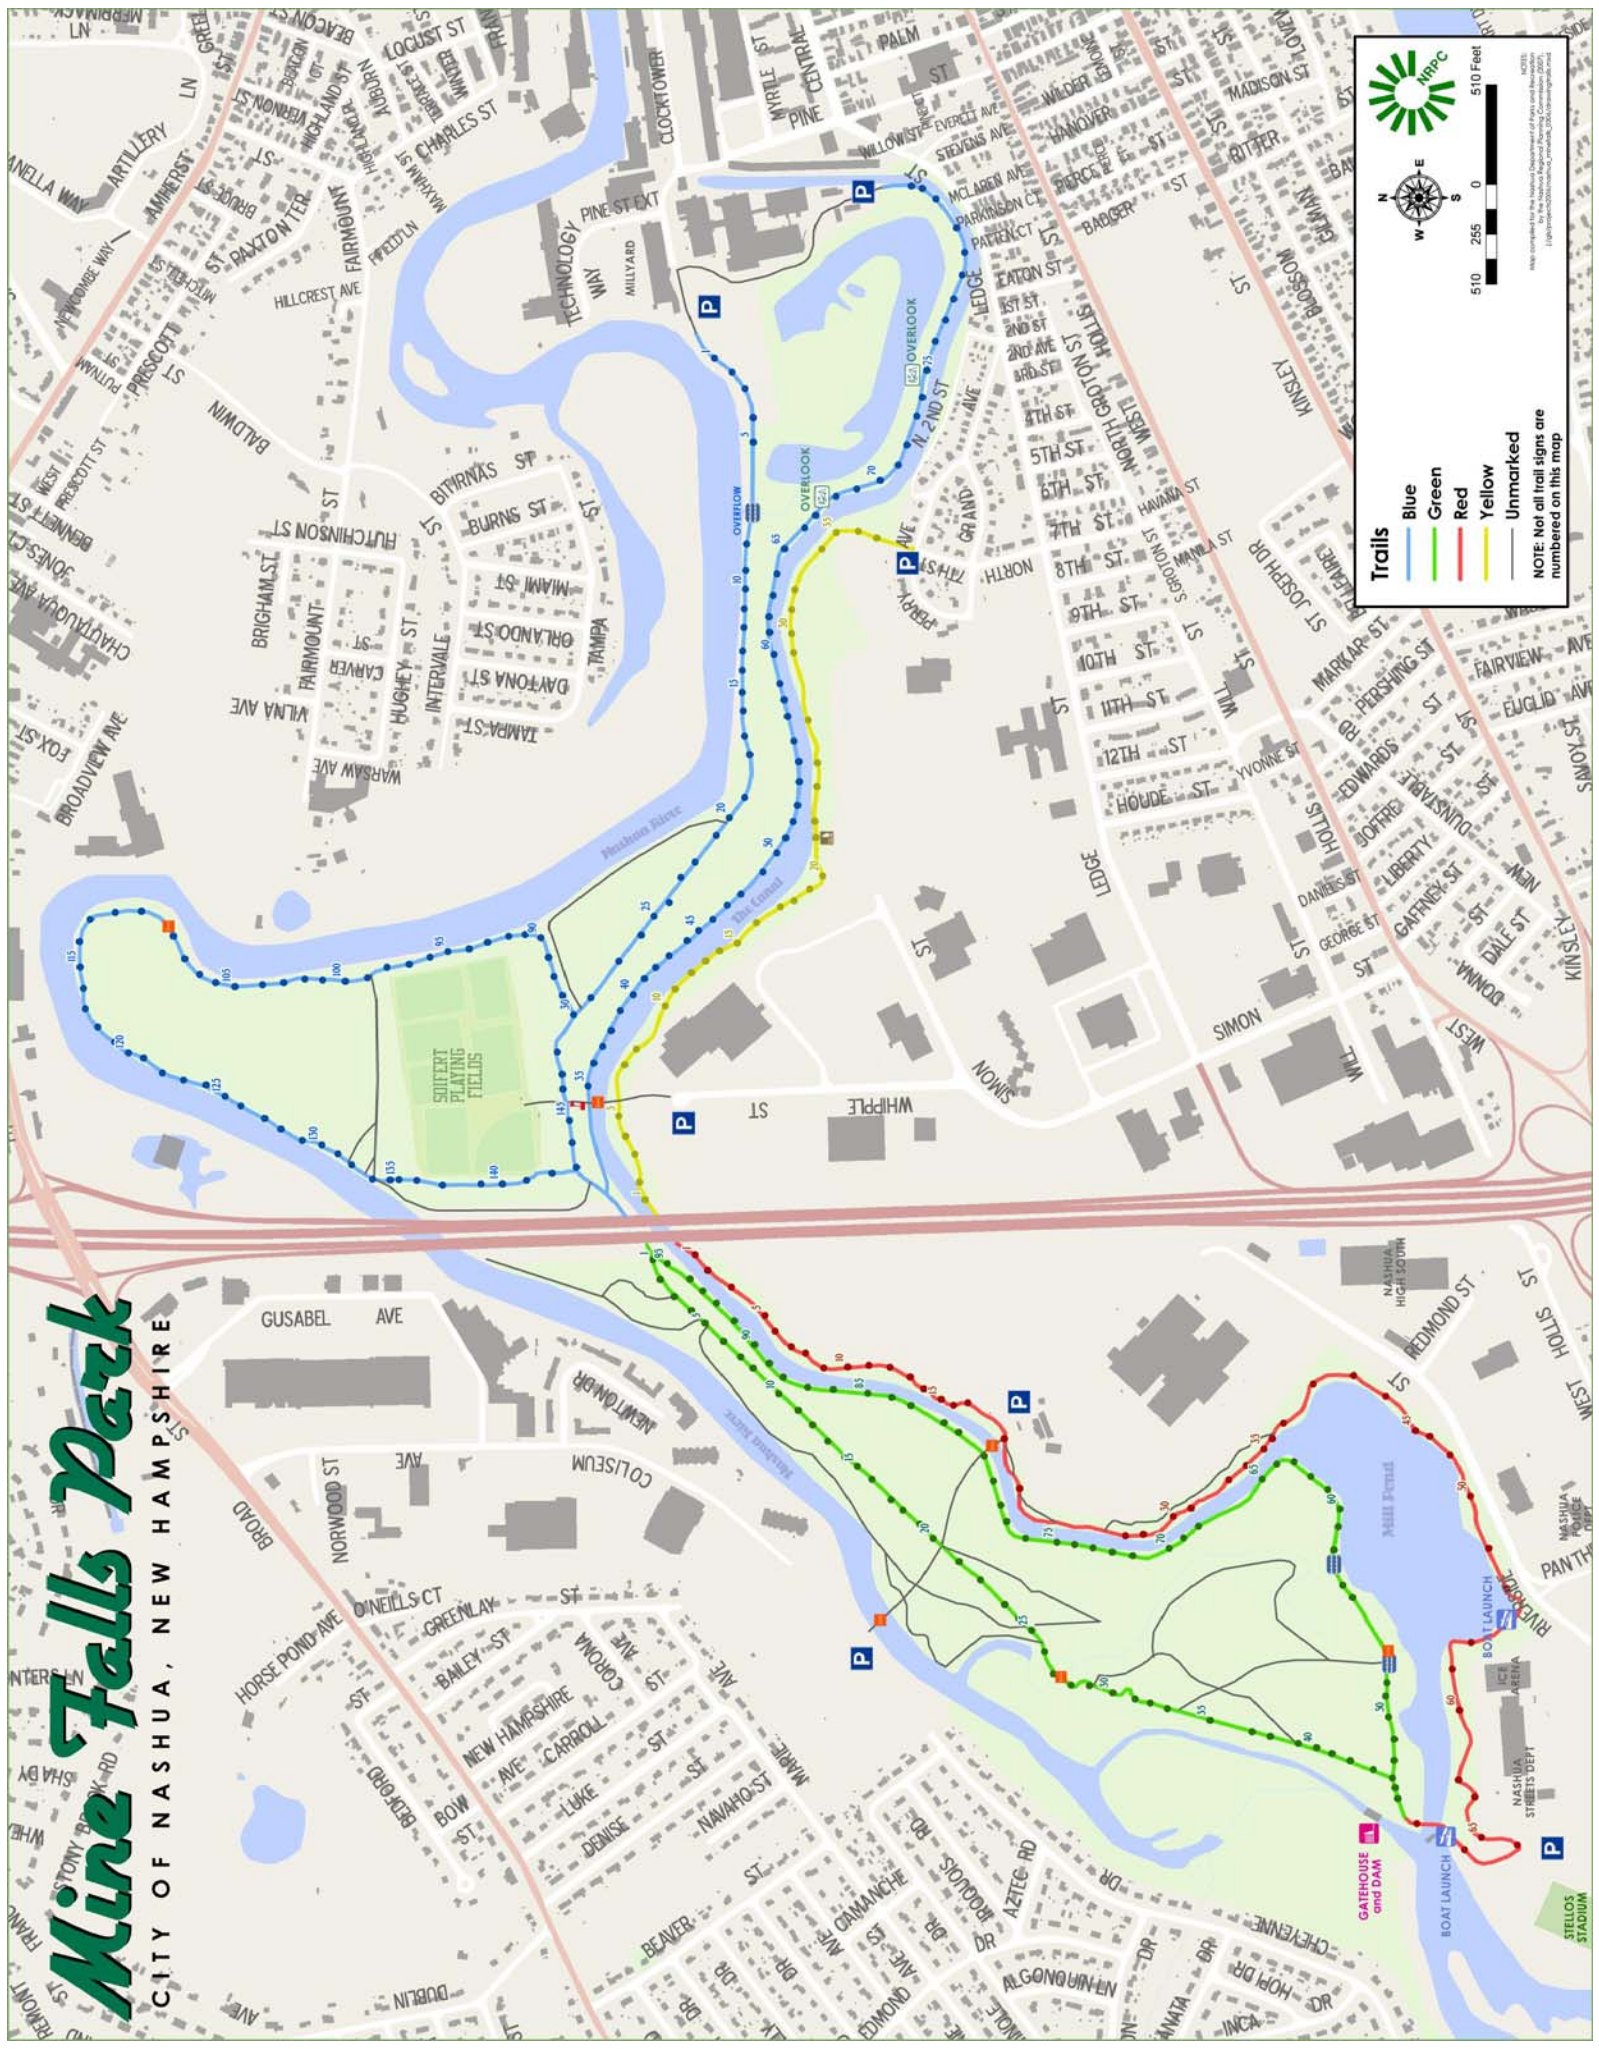

Mine Falls Park

CITY OF NASHUA, NEW HAMPSHIRE

IRPPC

N
W E S

510 255 0 510 Feet

Trails

- Blue
- Green
- Red
- Yellow
- Unmarked

NOTE: Not all trail signs are numbered on this map